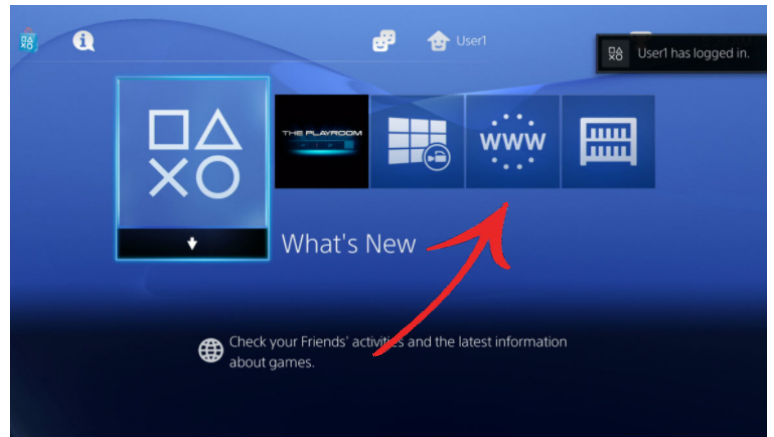

Accessing Microsoft Teams on PlayStation

Go to 'www' on your homepage or in applications

Type 'office.com' into the URL bar

Sign in to Office 365 with your own school email address

From your homepage you can access your Microsoft programmes