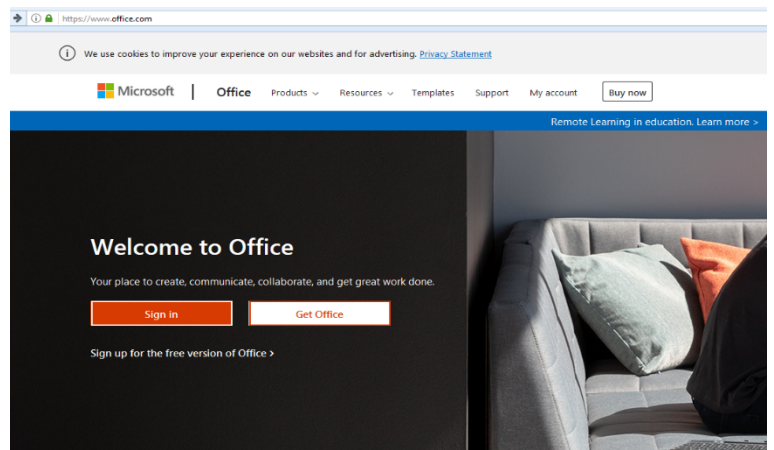

Accessing Microsoft Teams on PlayStation

Go to 'www' on your homepage or in applications

Type 'office.com' into the URL bar

Sign in to Office 365 with your own school email address

From your homepage you can access your Microsoft programmes