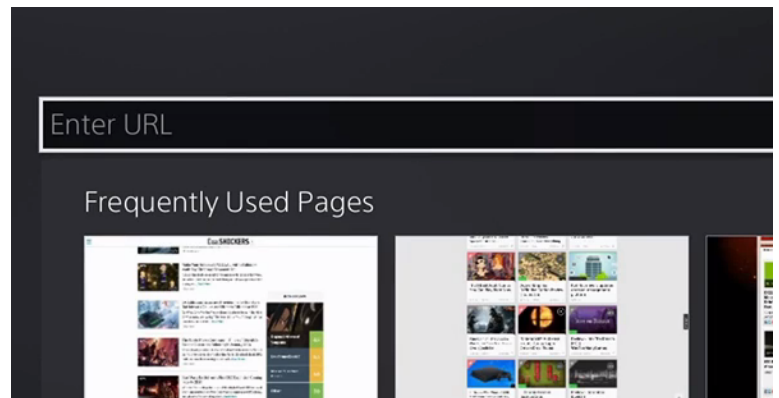

Accessing Microsoft Teams on PlayStation

Go to 'www' on your homepage or in applications

Type 'office.com' into the URL bar

Sign in to Office 365 with your own school email address

From your homepage you can access your Microsoft programmes